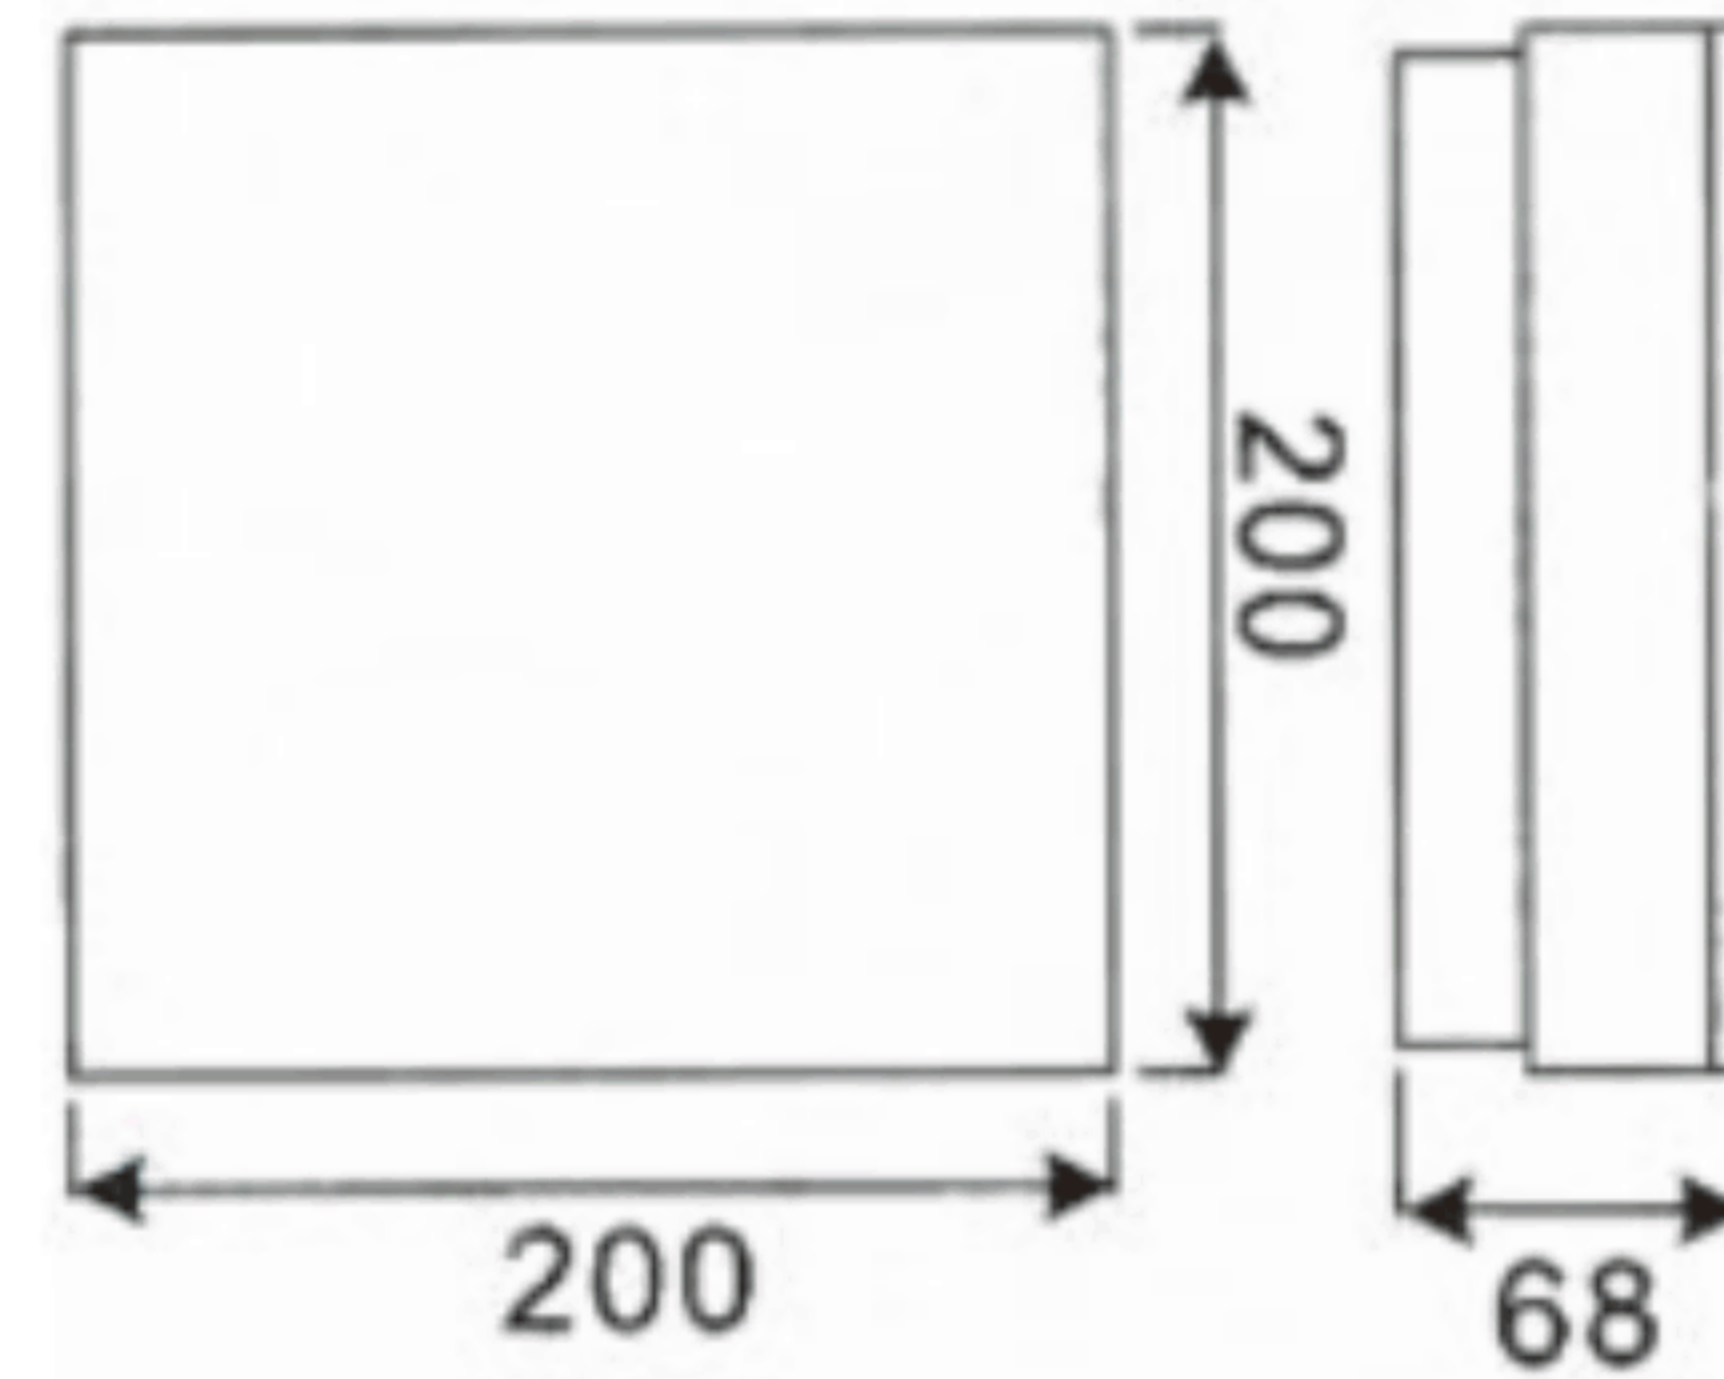

LED-Q07

Walk over in Ground recessed uplight light Deck

Material: PC

Light source: 36 LED

Typ of LED: 5mm LED

Luminous flux: 80 Lumen

IP Rating: IP-68

Size (mm): 200 x 200 x 68

Model	Power (W)	Voltage	Packing Details (mm)	Volume (m ³)
LED-Q07	2.9	230 V / 50 Hz	440 x 260 x 230 (6 pcs)	0.026